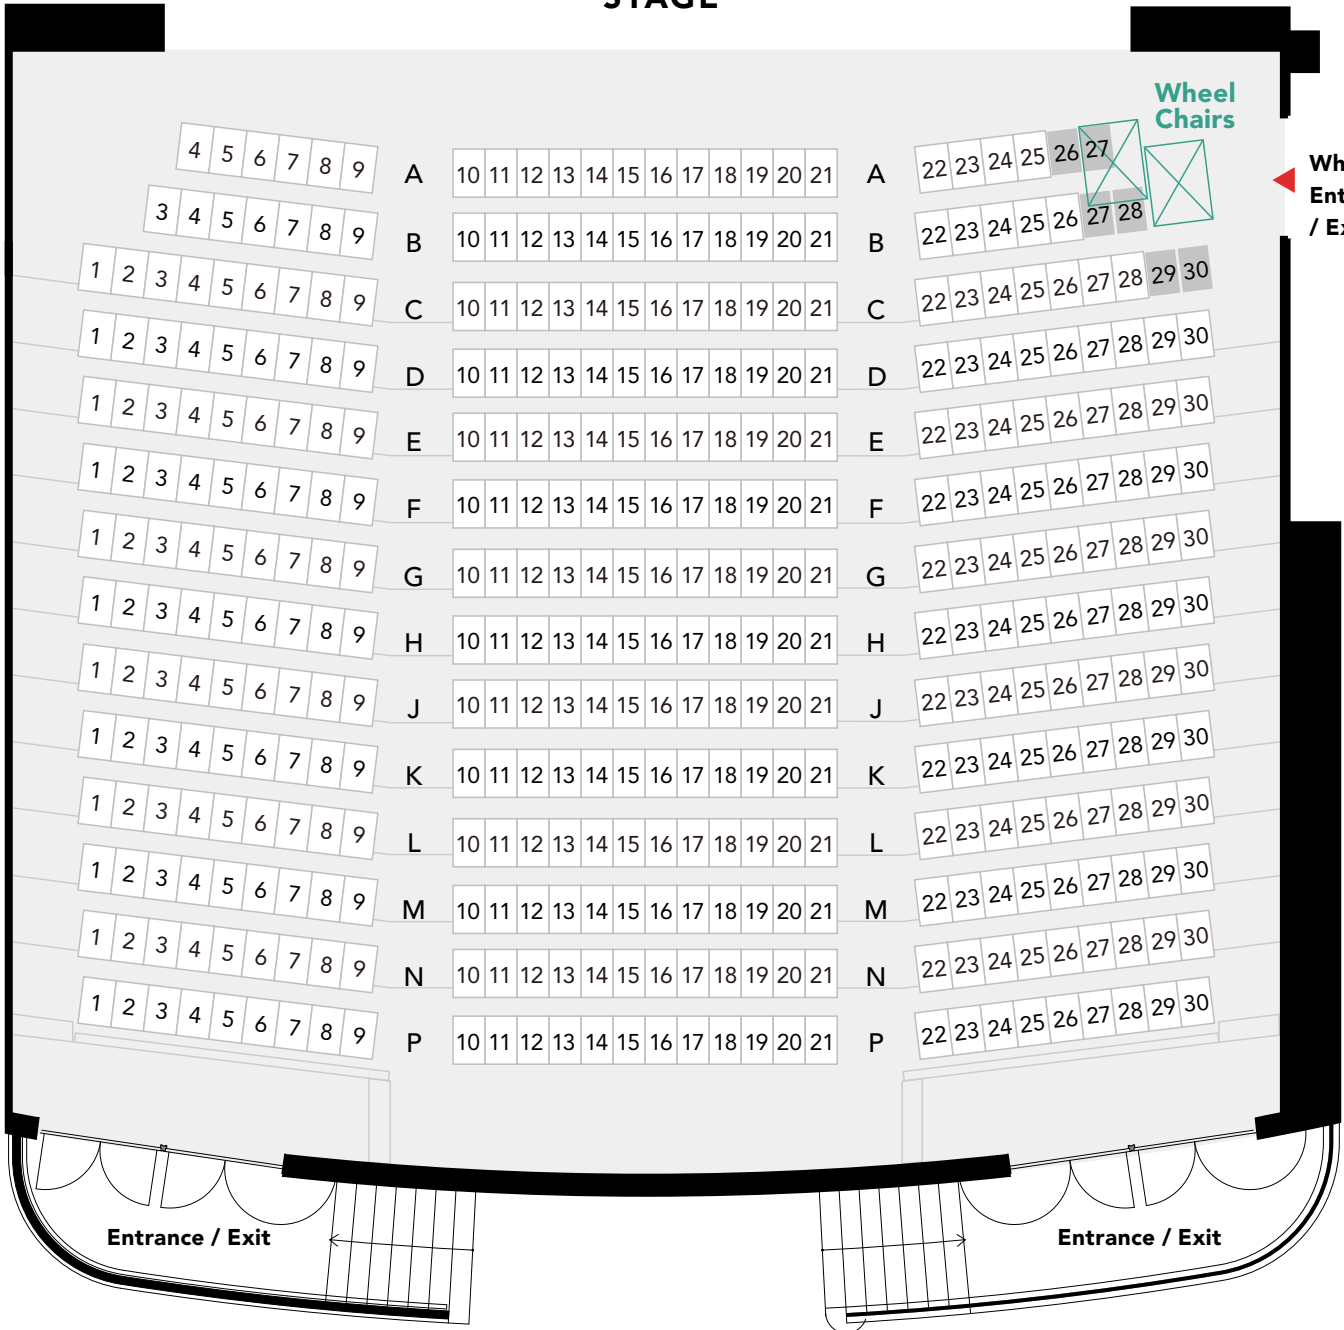

STAGE

410 seats

2 Wheel Chairs